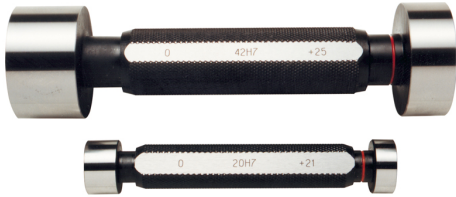

**ART. C025/62**  
**H7 HOLE PLAIN GAUGE WITH "GO" & "NO GO" CHECKS MADE OF HARDENED ALLOY STEEL**

<b>∅</b>	62 mm
<b>Pieces</b>	2
<b>Gross weight</b>	1,67 kg
<b>EAN Code</b>	8012667004392