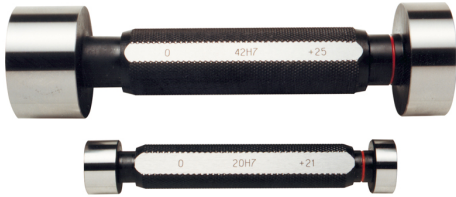

# ART. C025/63

H7 HOLE PLAIN GAUGE WITH "GO" & "NO GO" CHECKS MADE OF HARDENED ALLOY STEEL

|                     |               |
|---------------------|---------------|
| <b>∅</b>            | 63 mm         |
| <b>Pieces</b>       | 2             |
| <b>Gross weight</b> | 1,79 kg       |
| <b>EAN Code</b>     | 8012667004408 |