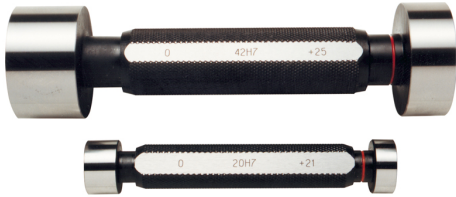

ART. C025/65
H7 HOLE PLAIN GAUGE WITH "GO" & "NO GO" CHECKS MADE OF HARDENED ALLOY STEEL

∅	65 mm
Pieces	2
Gross weight	1,83 kg
EAN Code	8012667004415