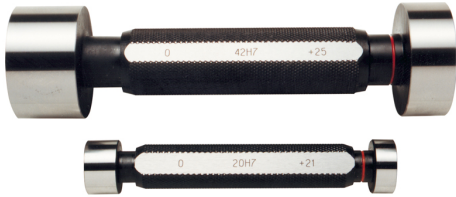

**ART. C025/66**  
**H7 HOLE PLAIN GAUGE WITH "GO" & "NO GO" CHECKS MADE OF HARDENED ALLOY STEEL**

<b>∅</b>	66 mm
<b>Pieces</b>	2
<b>Gross weight</b>	1,91 kg
<b>EAN Code</b>	8012667004422