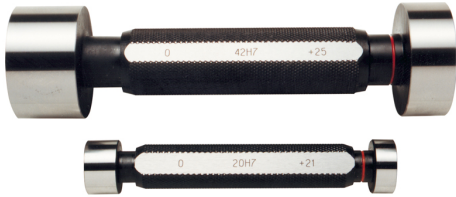

**ART. C025/70**  
**H7 HOLE PLAIN GAUGE WITH "GO" & "NO GO" CHECKS MADE OF HARDENED ALLOY STEEL**

<b>∅</b>	70 mm
<b>Pieces</b>	2
<b>Gross weight</b>	2,07 kg
<b>EAN Code</b>	8012667004460