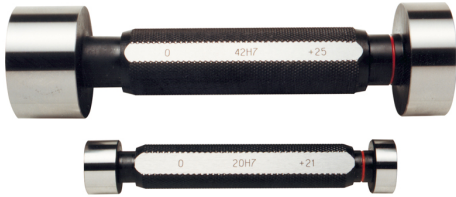

ART. C025/71
H7 HOLE PLAIN GAUGE WITH "GO" & "NO GO" CHECKS MADE OF HARDENED ALLOY STEEL

∅	71 mm
Pieces	2
Gross weight	2,20 kg
EAN Code	8012667004477