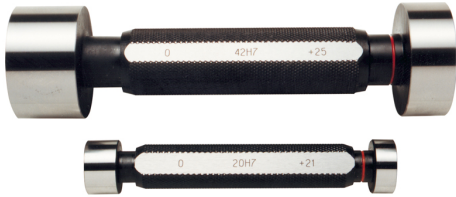

ART. C025/74
H7 HOLE PLAIN GAUGE WITH "GO" & "NO GO" CHECKS MADE OF HARDENED ALLOY STEEL

∅	74 mm
Pieces	2
Gross weight	2,33 kg
EAN Code	8012667004491