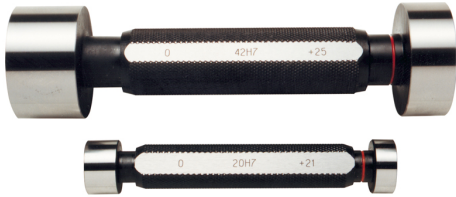

**ART. C025/75**  
**H7 HOLE PLAIN GAUGE WITH "GO" & "NO GO" CHECKS MADE OF HARDENED ALLOY STEEL**

<b>∅</b>	75 mm
<b>Pieces</b>	2
<b>Gross weight</b>	2,35 kg
<b>Packaging dimensions</b>	200 x 120 x 100 h mm
<b>EAN Code</b>	8012667009618