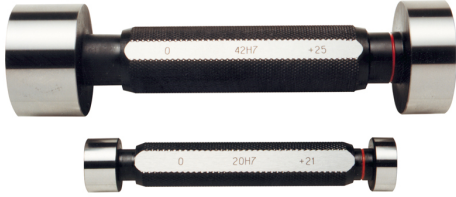

ART. C025/78
H7 HOLE PLAIN GAUGE WITH "GO" & "NO GO" CHECKS MADE OF HARDENED ALLOY STEEL

| | |
|---------------------|---------------|
| ∅ | 78 mm |
| Pieces | 2 |
| Gross weight | 2,84 kg |
| EAN Code | 8012667004514 |