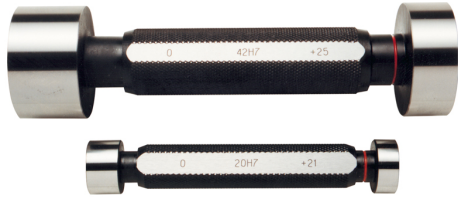

**ART. C025/80**  
**H7 HOLE PLAIN GAUGE WITH "GO" & "NO GO" CHECKS MADE OF HARDENED ALLOY STEEL**

<b>∅</b>	80 mm
<b>Pieces</b>	2
<b>Gross weight</b>	2,93 kg
<b>EAN Code</b>	8012667004521