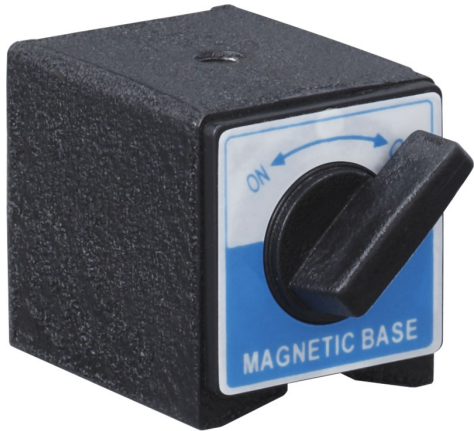

ABS SWITCH AND PRISMATIC BASE.

Overall sizes

63 x 50 x 55h mm

Hole

M 8 x 1,25

Magnetic force

600 N

Gross weight

0,94 kg

EAN Code

8012667187798

Carrying
case