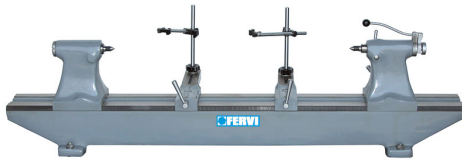

WITH DIAL STAND.

Distance between centers	300 mm
Centers height Min. - Max	145 / 175 mm
MT	2
Dimensions	730 x 310 x 370h mm
Dial stand	2
Net weight	65 kg
Capacity	70 Kg
Gross weight	63,00 kg
EAN Code	8012667199326