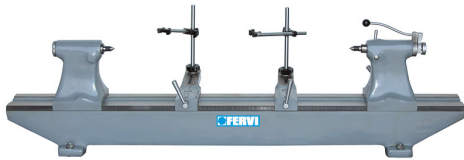

WITH DIAL STAND.

Distance between centers	500 mm
Centers height Min. - Max	135 / 170 mm
MT	2
Dimensions	924 x 330 x 482h mm
Dial stand	2
Net weight	70 kg
Capacity	70 Kg
Gross weight	77,50 kg
EAN Code	8012667187651