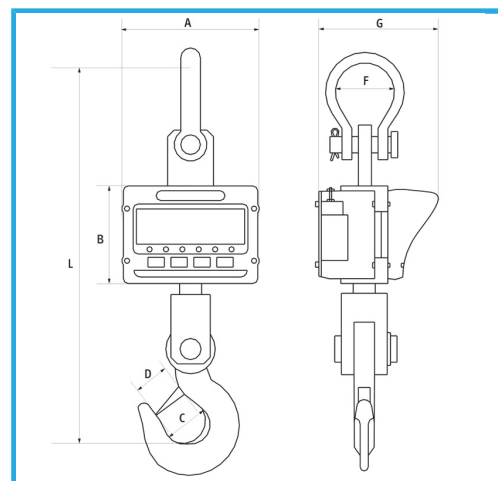

EQUIPPED WITH BATTERY, CHARGER, REMOTE CONTROL, BACK LIGHT AND SOUND SIGNAL. DOUBLE UNIT OF MEASUREMENT KG/LB. WITH PEAK, HOLD,...

<b>Digits sizes</b>	40 x 20 mm
<b>Capacity</b>	3001 kg
<b>Reading</b>	0,500 kg
<b>Minimum weighing</b>	0,500 kg
<b>Max weight</b>	150%
<b>Rechargeable battery</b>	1 x 6 V 10 Ah
<b>Net weight</b>	14,5 kg
<b>Gross weight</b>	14,50 kg
<b>EAN Code</b>	8012667236700

Box

**Included**

Battery charger  
6V 10Ah battery  
Radio control  
Upper shackle  
Hook with anti-slip device