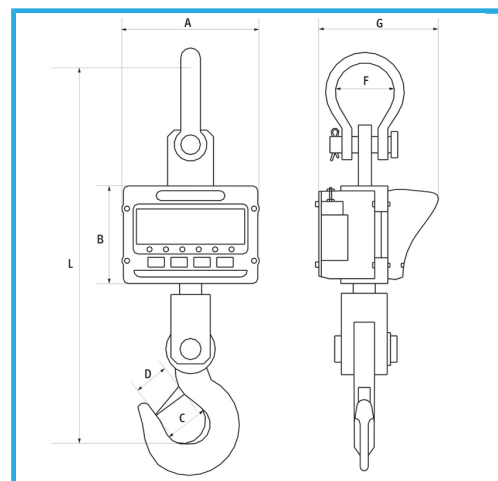

EQUIPPED WITH BATTERY, CHARGER, REMOTE CONTROL, BACK LIGHT AND SOUND SIGNAL. DOUBLE UNIT OF MEASUREMENT KG/LB. WITH PEAK, HOLD,...

Digits sizes	40 x 20 mm
Capacity	5001 kg
Reading	1 kg
Minimum weighing	1 kg
Max weight	150%
Rechargeable battery	1 x 6 V 10 Ah
Net weight	19 kg
Gross weight	12,44 kg
EAN Code	8012667236717

Box

Included

Battery charger
6V 10Ah battery
Radio control
Upper shackle
Hook with anti-slip device