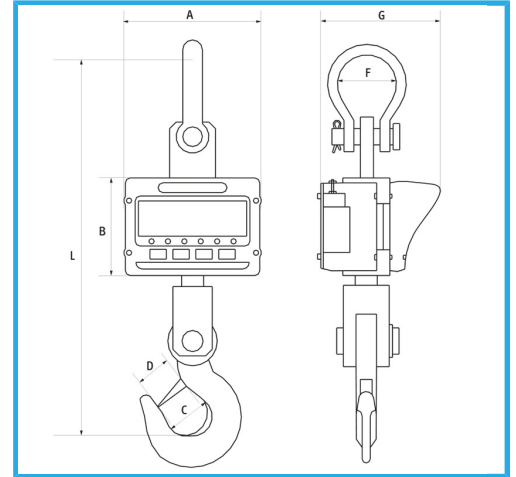

EQUIPPED WITH BATTERY, CHARGER, REMOTE CONTROL, BACK LIGHT AND SOUND SIGNAL. DOUBLE UNIT OF MEASUREMENT KG/LB. WITH PEAK, HOLD,...

<b>Digits sizes</b>	40 x 20 mm
<b>Capacity</b>	10001 kg
<b>Reading</b>	2 kg
<b>Minimum weighing</b>	2 kg
<b>Max weight</b>	150%
<b>Rechargeable battery</b>	1 x 6 V 10 Ah
<b>Net weight</b>	32 kg
<b>Gross weight</b>	20,01 kg
<b>EAN Code</b>	8012667236724

Box

**Included**

Battery charger  
6V 10Ah battery  
Radio control  
Upper shackle  
Hook with anti-slip device