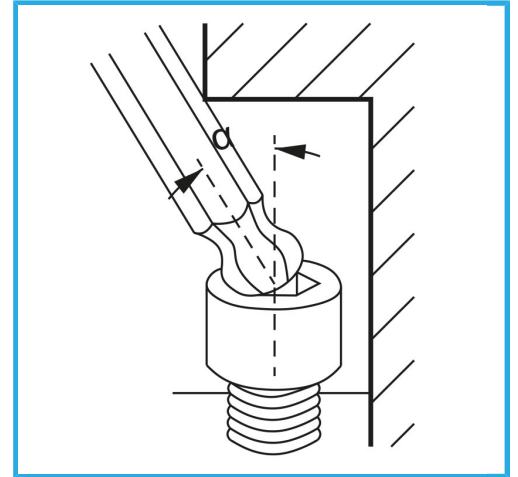

**ART. 0215P**  
BALL POINT HEX KEY SET , LONG TYPE

**Size** 1/16" - 5/64" - 3/32" - 1/8" - 5/32" - 3/16"  
- 1/4" - 5/16" - 3/8"

**Gross weight** 0,35 kg

**EAN Code** 8012667259600