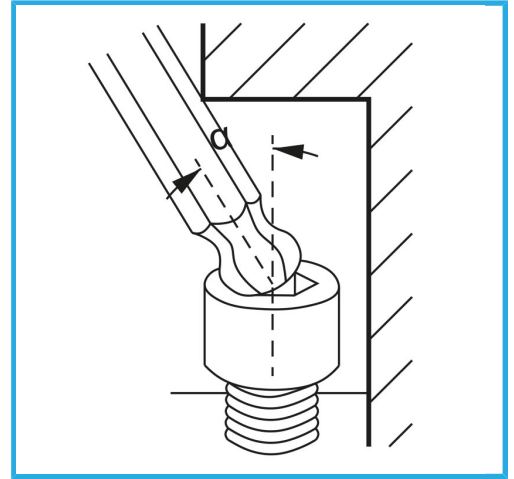

ART. 0855/T20

TWO WAY TORX AND TAMPERED KEY WITH ANATOMIC PLASTIC HANDLE

Size	T20
Length	100 mm
Gross weight	0,03 kg
EAN Code	8012667187002

Hangable

Chromed

-

-