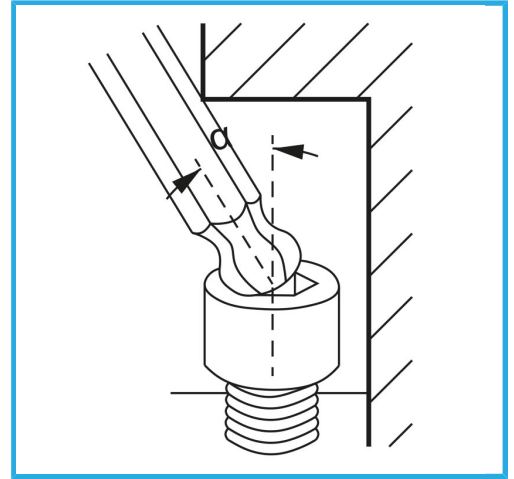

# ART. 0855/T30

TWO WAY TORX AND TAMPERED KEY WITH ANATOMIC PLASTIC HANDLE

Size	T30
Length	150 mm
Gross weight	0,08 kg
EAN Code	8012667187033

Hangable

Chromed

-

-