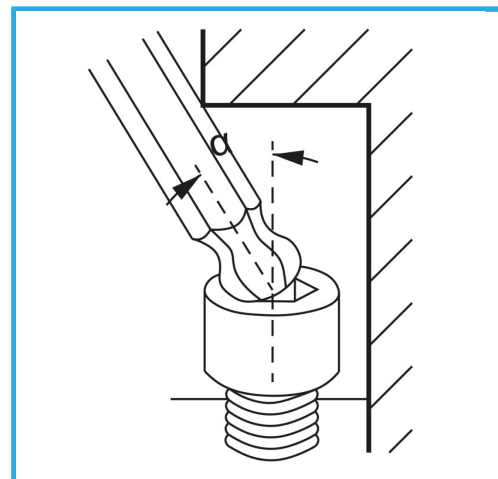

ART. 0856/02
BALL POINT TWO WAY HEX KEY WITH ANATOMIC PLASTIC
HANDLE

Size	2 mm
Length	100 mm
Gross weight	0,02 kg
EAN Code	8012667187057

Hangable

-

-

Chromed

2936