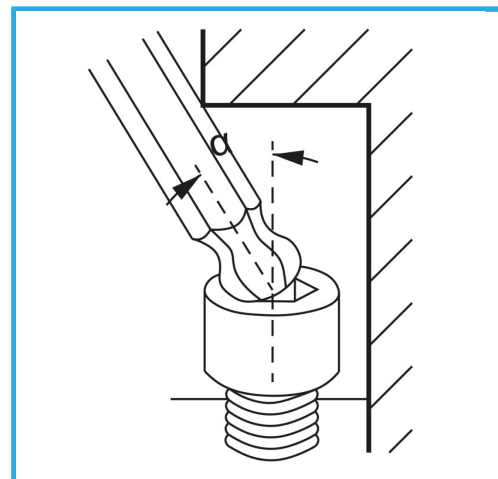

ART. 0856/06
BALL POINT TWO WAY HEX KEY WITH ANATOMIC PLASTIC HANDLE

Size	6 mm
Length	150 mm
Gross weight	0,10 kg
EAN Code	8012667187101

Hangable

-

Cr-V

-

Chromed