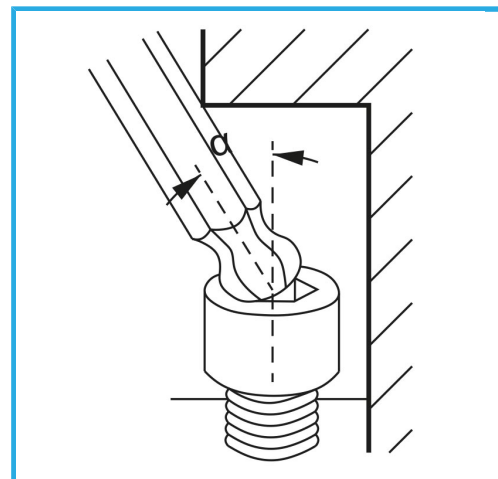

**ART. 0856/10**  
**BALL POINT TWO WAY HEX KEY WITH ANATOMIC PLASTIC**  
**HANDLE**

<b>Size</b>	10 mm
<b>Length</b>	200 mm
<b>Gross weight</b>	0,27 kg
<b>EAN Code</b>	8012667187125

Hangable

-

-

Chromed