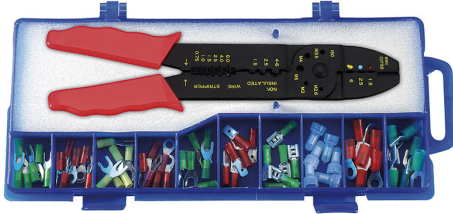

WITH INSULATED TERMINALS.

Length 220 mm
Gross weight 0,35 kg
EAN Code 8012667001520

Blister

Steel