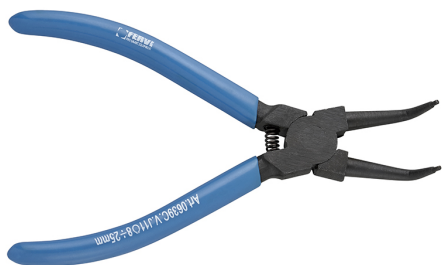

INTERNAL CURVED NOSE.

Circlips	Ø 8 - 25 mm
Length	150 mm
Gross weight	0,13 kg
EAN Code	8012667185718

Hangable

Cr-V

-