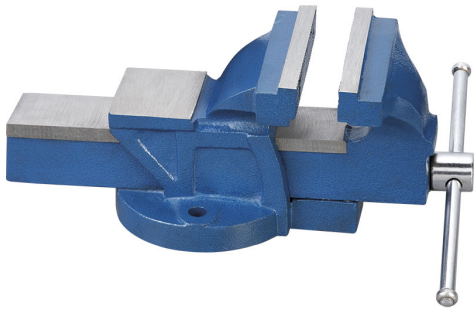

EQUIPPED WITH INTERCHANGEABLE JAWS.

<b>Jaws</b>	100 x 20 mm
<b>Opening</b>	100 mm g
<b>Working height</b>	50 mm
<b>Slot distance</b>	85 mm
<b>Net weight</b>	4,8 kg
<b>Gross weight</b>	4,86 kg
<b>EAN Code</b>	8012667205508

Box

Cast Iron