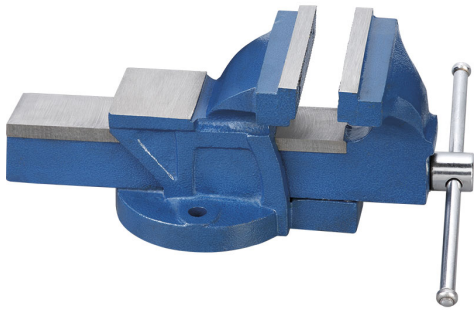

EQUIPPED WITH INTERCHANGEABLE JAWS.

Jaws	125 x 22 mm
Opening	130 mm g
Working height	60 mm
Slot distance	95 mm
Net weight	7,7 kg
Gross weight	7,82 kg
EAN Code	8012667205515

Box

Cast Iron