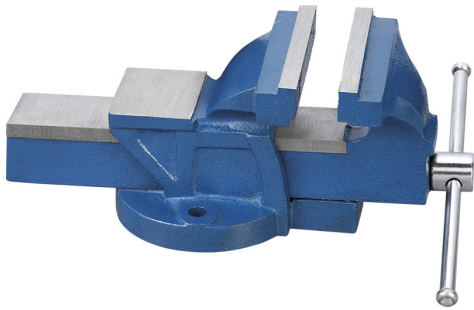

EQUIPPED WITH INTERCHANGEABLE JAWS.

Jaws	150 x 22 mm
Opening	150 mm g
Working height	60 mm
Slot distance	105 mm
Net weight	10 kg
Gross weight	11,37 kg
EAN Code	8012667205522

Box

Cast Iron