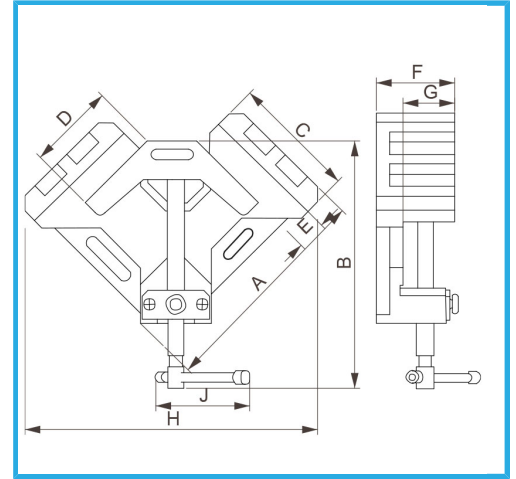

ADJUSTABLE JAW.

Capacity	110 mm + 110 mm
Working height	60 mm
A	257 mm
B	Min 290 mm - Max 458 mm
C	135 mm
D	109 mm
E	126 mm
F	90 mm
G	77 mm
H	340 mm
J	112 mm
Gross weight	10,39 kg
EAN Code	8012667175993

Box

Cast Iron