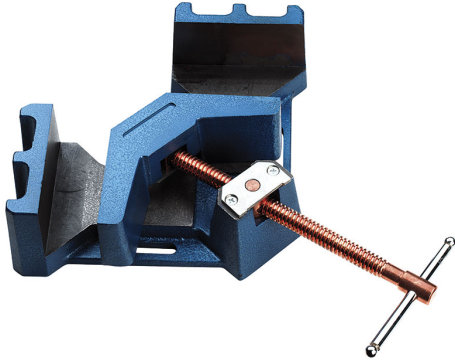

ADJUSTABLE JAW.

Capacity	110 mm + 110 mm
Working height	60 mm
A	257 mm
B	Min 290 mm - Max 458 mm
C	135 mm
D	109 mm
E	126 mm
F	90 mm
G	77 mm
H	340 mm
J	112 mm
Gross weight	10,39 kg
EAN Code	8012667175993

Box

Cast Iron