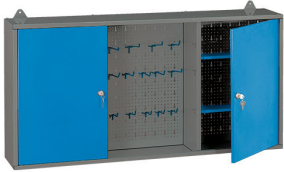

WITH 18 HOOKS INCLUDED

**UPGRADE**

<b>Cabinet dimensions</b>	1200 x 200 x 600h mm
<b>Steel thickness</b>	0,8 mm
<b>Internal shelves</b>	4
<b>Hooks</b>	18 (6 + 6 + 6)
<b>Slot distance</b>	30 mm
<b>Net weight</b>	17 kg
<b>Gross weight</b>	17,00 kg
<b>EAN Code</b>	8012667179717