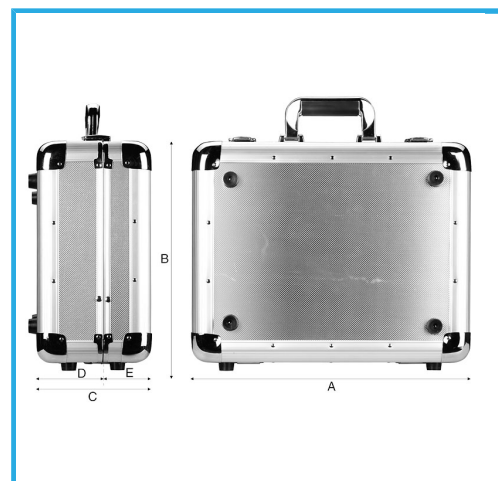

TOOLS NOT INCLUDED.

A	510 mm
B	375 mm
C	185 mm
D	110 mm
E	75 mm
Capacity	30 kg
Net weight	5 kg
Gross weight	5,52 kg
EAN Code	8012667199173

Box

Alu

Aluminum