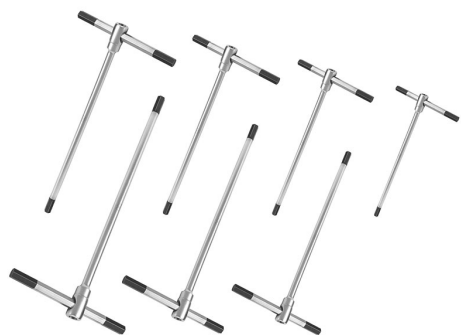

ART. 0400
MALE "T" HANDLE HEX WRENCH SET

WITH SLIDING BAR MAKING THEM VERSATILE FOR USE IN DIFFICULT SITUATIONS AND UNDER EXTREME CONDITIONS.

Sizes	2 - 3 - 4 - 5 - 6 - 8 - 10 mm
Gross weight	1,02 kg
Packaging dimensions	300x150x85 h mm
EAN Code	8012667268305

Box

-

Cr-V

-

Chromed

7 Pcs

2936