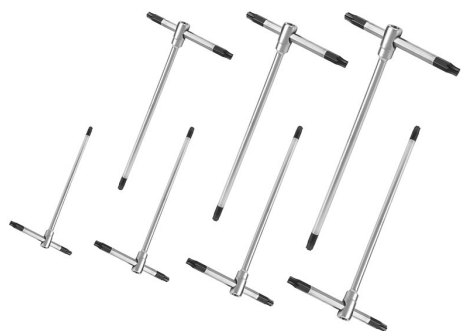

ART. 0405
MALE "T" HANDLE TORX WRENCH SET

WITH SLIDING BAR MAKING THEM VERSATILE FOR USE IN DIFFICULT SITUATIONS AND UNDER EXTREME CONDITIONS.

Sizes T8-T9-T10-T15-T20-T25-T30
Gross weight 0,28 kg
EAN Code 8012667268466

Box

-

Cr-V

-

Chromed

7 Pcs

2936