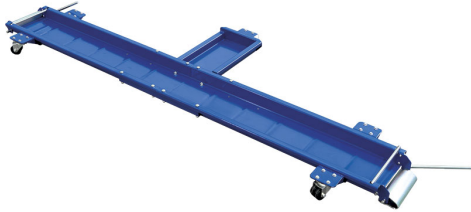

POWDER COATED STEEL. IT IS SUITABLE FOR MOTORCYCLES AND SCOOTERS THAT HAVE THE SIDE STAND. IT ALLOWS YOU TO MOVE AND TO PARK...

<b>Maximum capacity</b>	300 kg
<b>Length</b>	1929 mm
<b>Net weight</b>	33 kg
<b>Gross weight</b>	36,00 kg
<b>EAN Code</b>	8012667270520
<b>Packaging dimensions</b>	125 x 1120 x 440 h mm