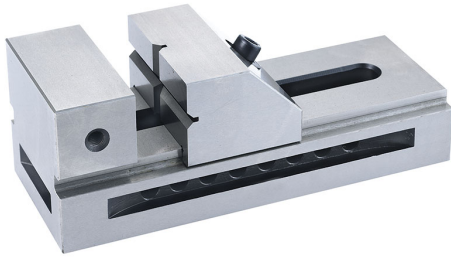

QUICK-RELEASE. COUPLINGS GROUND WITH HIGH PRECISION.  
ACCURACY INDICATED ON PARALLELISM AND QUADRATURE. IDEAL  
FOR GRINDING, EDM,...

|                     |                   |
|---------------------|-------------------|
| <b>Dimensions</b>   | 50 x 140 x 50h mm |
| <b>Opening</b>      | 65 mm g           |
| <b>Jaw height</b>   | 25 mm             |
| <b>Accuracy</b>     | 0,005 mm          |
| <b>Gross weight</b> | 1,78 kg           |
| <b>EAN Code</b>     | 8012667268824     |

Wooden Box

Tempered

Steel

Grounded