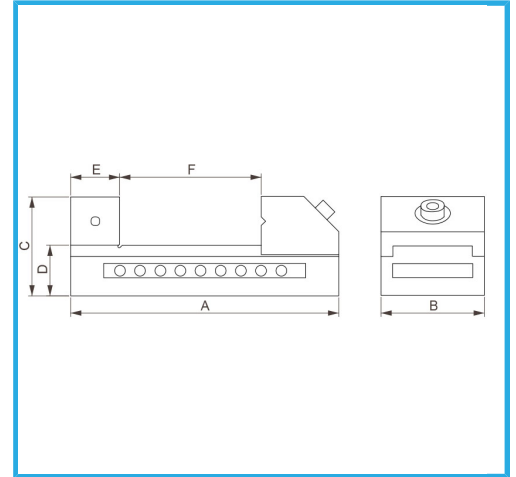

QUICK-RELEASE. COUPLINGS GROUND WITH HIGH PRECISION.  
ACCURACY INDICATED ON PARALLELISM AND QUADRATURE. IDEAL  
FOR GRINDING, EDM,...

|                     |                   |
|---------------------|-------------------|
| <b>Dimensions</b>   | 50 x 140 x 50h mm |
| <b>Opening</b>      | 65 mm g           |
| <b>Jaw height</b>   | 25 mm             |
| <b>Accuracy</b>     | 0,005 mm          |
| <b>Gross weight</b> | 1,78 kg           |
| <b>EAN Code</b>     | 8012667268824     |