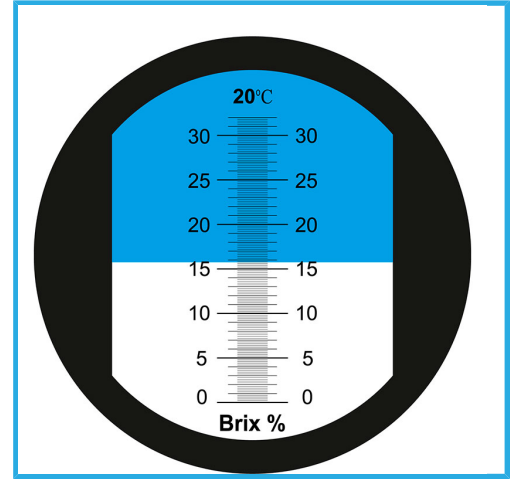

BRIX, USEFUL TO CHECK COOLANT OILS.

Range

0 - 32% Brix

Gross weight

0,33 kg

EAN Code

8012667270483

Carrying
case