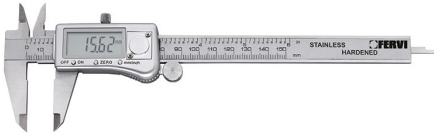

WITH 3 FUNCTIONS AND A BIG SCREEN.

Range	0-150 mm 0-6"
Reading	0,01 mm 0,0005" g
Beam	16 x 3,2 mm
Jaws	40 mm
Battery	1 x LR44
Gross weight	0,39 kg
EAN Code	8012667274320

-

862

Box