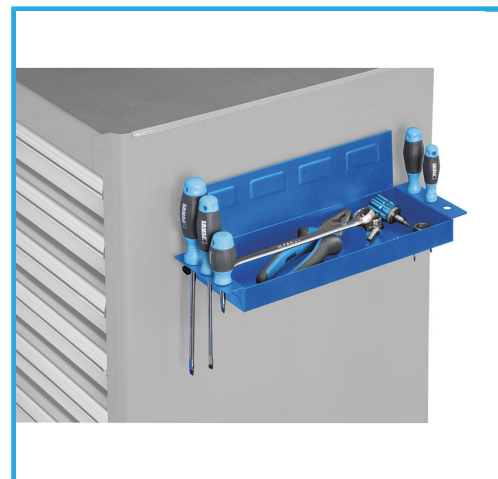

MADE OF PAINTED STEEL, TO ORGANIZE THE BEST WORKING PLACE.

<b>Dimensions</b>	360 x 130 x 110h mm
<b>Drawer dimensions</b>	305 x 115 x 30h mm
<b>Holes</b>	6 x $\varnothing$ 10 mm
<b>Capacity</b>	3.18 kg
<b>Steel thickness</b>	1 mm
<b>Gross weight</b>	1,00 kg
<b>EAN Code</b>	8012667285296

Box

Steel