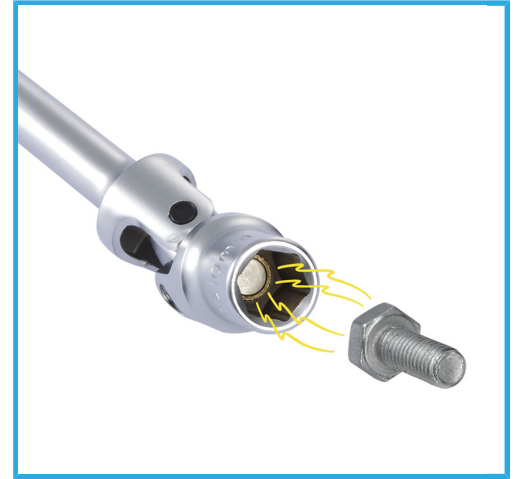

**ART. C395/15**  
**T HANDLE MAGNETIC SWIVEL HEX SOCKET**

<b>Size</b>	15 mm
<b>Length</b>	500 mm
<b>Gross weight</b>	0,52 kg
<b>EAN Code</b>	8012667285166

Chromed

-