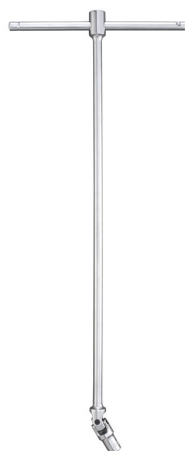

ART. C395/18
T HANDLE MAGNETIC SWIVEL HEX SOCKET

Size	18 mm
Length	500 mm
Gross weight	0,52 kg
EAN Code	8012667285197

Chromed

-