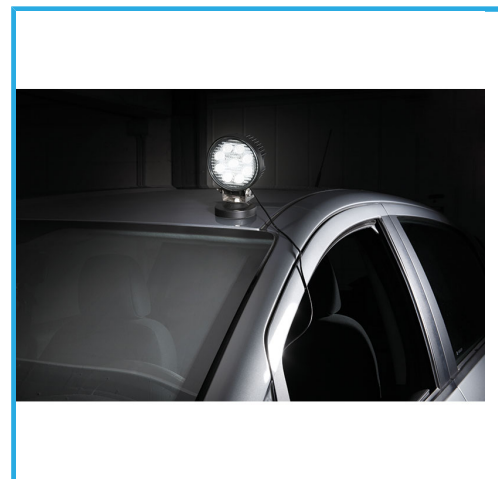

12V AND 24V 27W, TO FIT ON CARS, OFFROADS, CAMPER, BOATS, AGRICULTURAL MACHINES AND EARTHMOVING MACHINES, WITH 3 A FUSE AND CAR..

<b>Power</b>	DC 9 - 32 V (12 V, 24 V) 27 W
<b>LED number</b>	9 x 3 W
<b>Luminous flux</b>	1890 lm
<b>Color temperature</b>	6000 K
<b>Lighting distance</b>	5 m - 85 lux; 15,5 m - 10 lux m
<b>Cable length</b>	2 m
<b>Projector size</b>	ø 116 mm
<b>Base dimensions</b>	ø 86,50 mm
<b>Back holes center distance</b>	87 x 28 mm M6 mm
<b>Overall dimensions</b>	116 x 86,50 x 165 mm
<b>Gross weight</b>	1,22 kg
<b>EAN Code</b>	8012667285432

Box