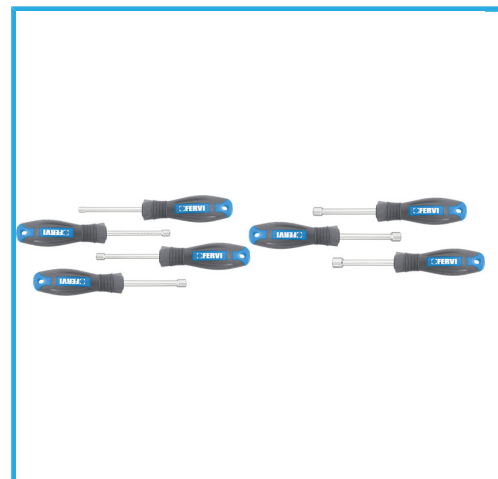

ART. CB02/07P
HOLLOW NUT DRIVER SET WITH PLASTIC HANDLE

ANSI, BICOMPONENT WITH DEEP HOLE.

Sizes

4 - 5 - 5.5 - 6 - 7 - 8 - 9 mm

Gross weight

0,73 kg

EAN Code

8012667289744

Box

Chromed

7 Pcs

-

Cr-V

-