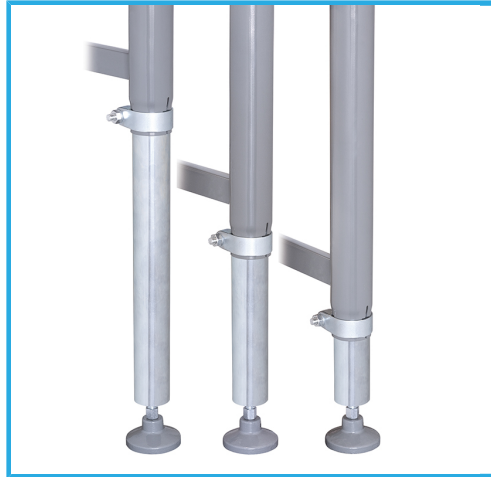

WITH INDEPENDENT HEIGHT ADJUSTMENT FEET.

Dimensions	2000 x 450 mm
Rollers distance	250 mm
Roller dimensions	Ø 60 x 360 mm M12
Height	590 / 1050 mm
Maximum capacity	400 kg
Net weight	37 kg
Gross weight	39,00 kg
EAN Code	8012667289409