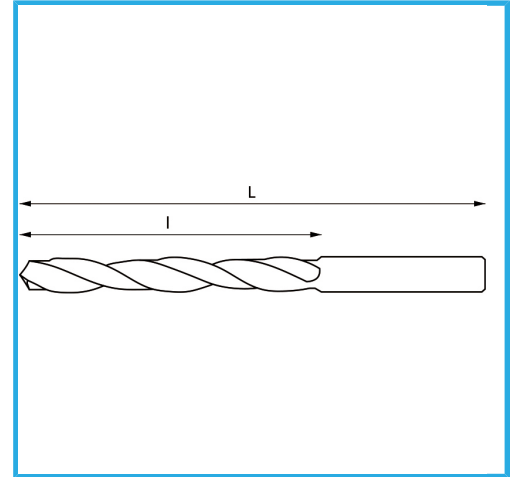

ROLLED, RIGHT HAND, SHORT LENGTH, BLACK FINISH.

∅	2,00 mm
L	38 mm
l	12 mm
Pack	10
Gross weight	0,00 kg
EAN Code	8012667294274

Box

118°

HV=700-740

~5xD

1897/N

HSS