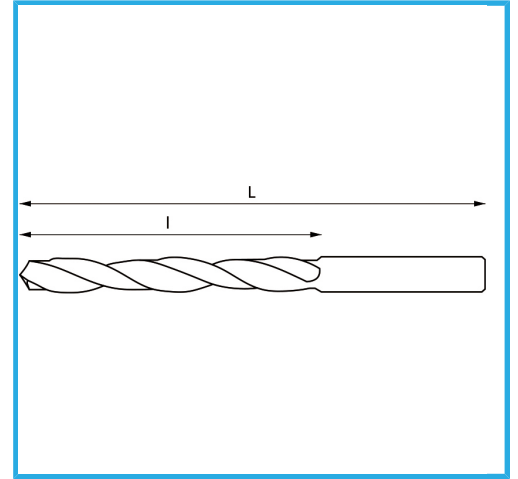

ROLLED, RIGHT HAND, SHORT LENGTH, BLACK FINISH.

∅	2,50 mm
L	43 mm
l	14 mm
Pack	10
Gross weight	0,00 kg
EAN Code	8012667294281

Box

118°

HV=700-740

~5xD

1897/N

-