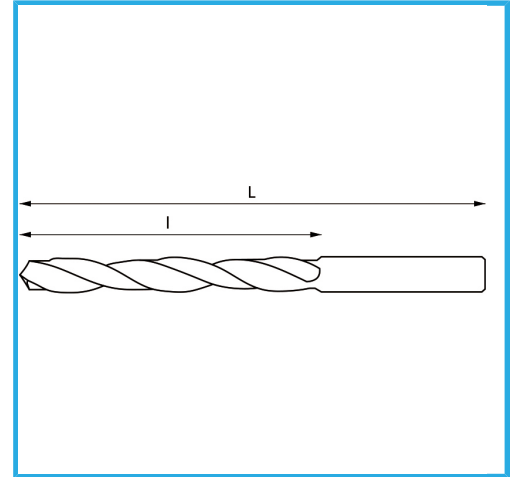

ROLLED, RIGHT HAND, SHORT LENGTH, BLACK FINISH.

∅	3,00 mm
L	46 mm
l	16 mm
Pack	10
Gross weight	0,00 kg
EAN Code	8012667294298

Box

118°

HV=700-740

~5xD

1897/N

-