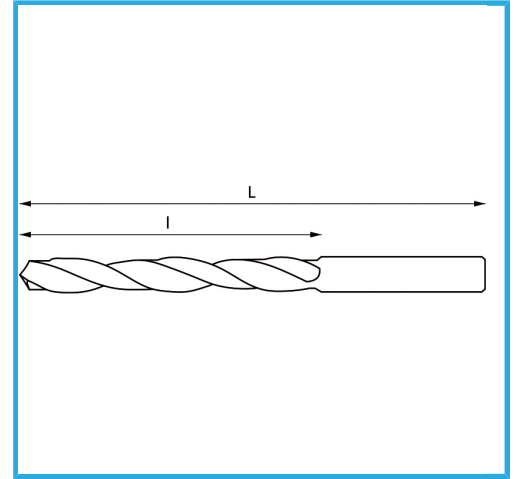

ROLLED, RIGHT HAND, SHORT LENGTH, BLACK FINISH.

∅	3,25 mm
L	49 mm
l	18 mm
Pack	10
Gross weight	0,00 kg
EAN Code	8012667294304

Box

118°

HV=700-740

~5xD

1897/N

-