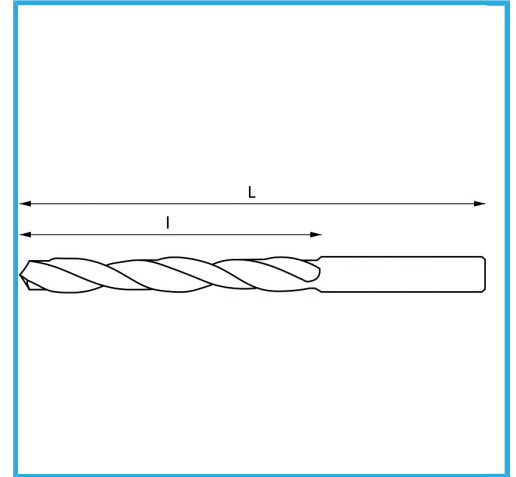

ROLLED, RIGHT HAND, SHORT LENGTH, BLACK FINISH.

∅	3,50 mm
L	52 mm
l	20 mm
Pack	10
Gross weight	0,00 kg
EAN Code	8012667294311

Box

118°

HV=700-740

~5xD

1897/N

-