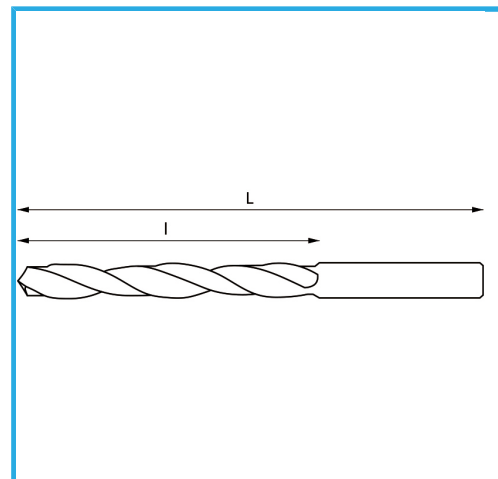

ROLLED, RIGHT HAND, SHORT LENGTH, BLACK FINISH.

∅	3,75 mm
L	52 mm
l	20 mm
Pack	10
Gross weight	0,00 kg
EAN Code	8012667294328

Box

118°

HV=700-740

~5xD

1897/N

-