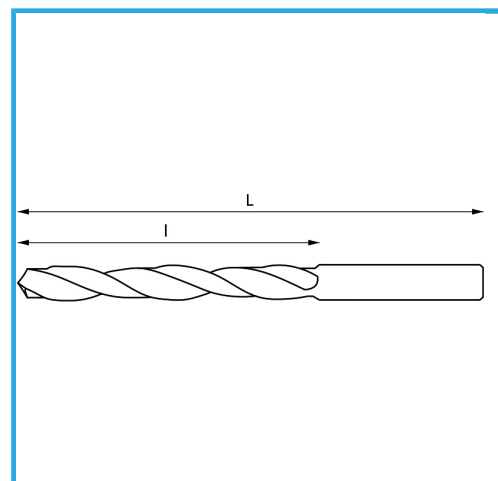

ROLLED, RIGHT HAND, SHORT LENGTH, BLACK FINISH.

∅	4,00 mm
L	55 mm
l	22 mm
Pack	10
Gross weight	0,01 kg
EAN Code	8012667294335

Box

118°

HV=700-740

~5xD

1897/N

-