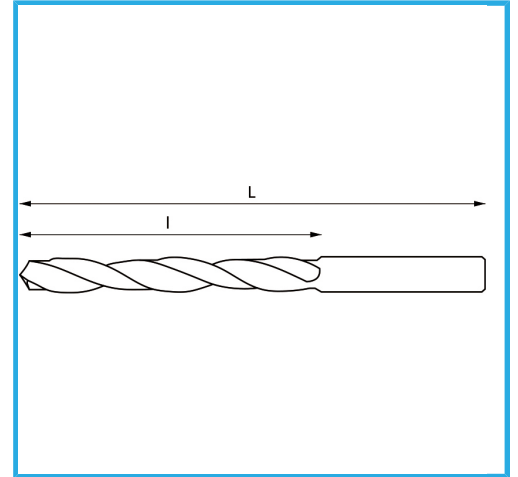

ROLLED, RIGHT HAND, SHORT LENGTH, BLACK FINISH.

∅	4,50 mm
L	58 mm
l	24 mm
Pack	10
Gross weight	0,01 kg
EAN Code	8012667294359

Box

118°

HV=700-740

~5xD

1897/N

HSS